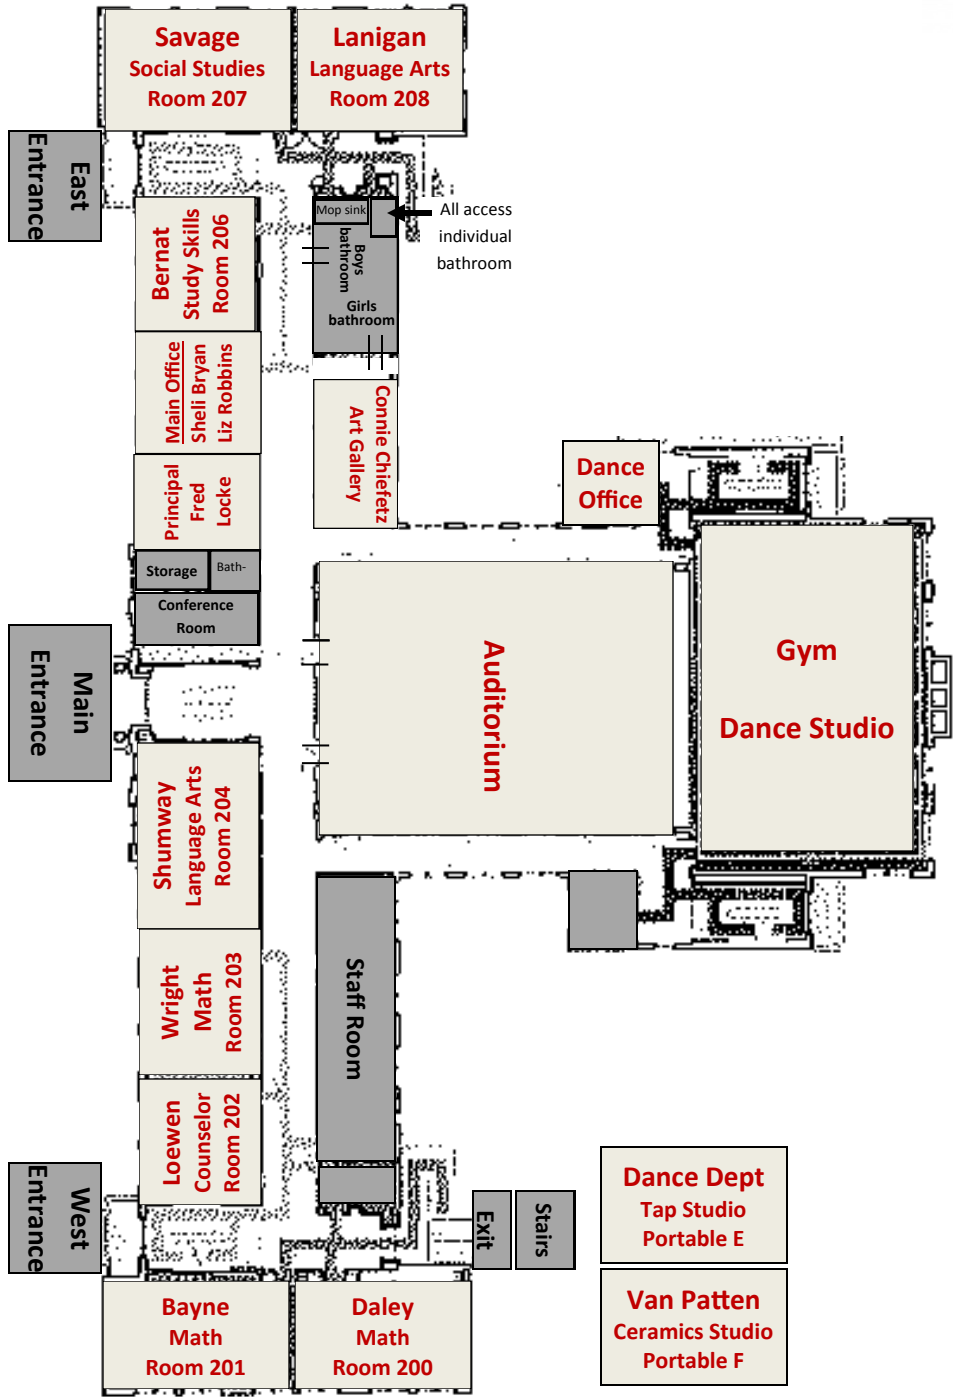

da Vinci Arts Middle School
2508 NE Everett Street
Portland, OR 97232
Main Level—2nd Floor

28th Street

NE Everett Street

24th Street