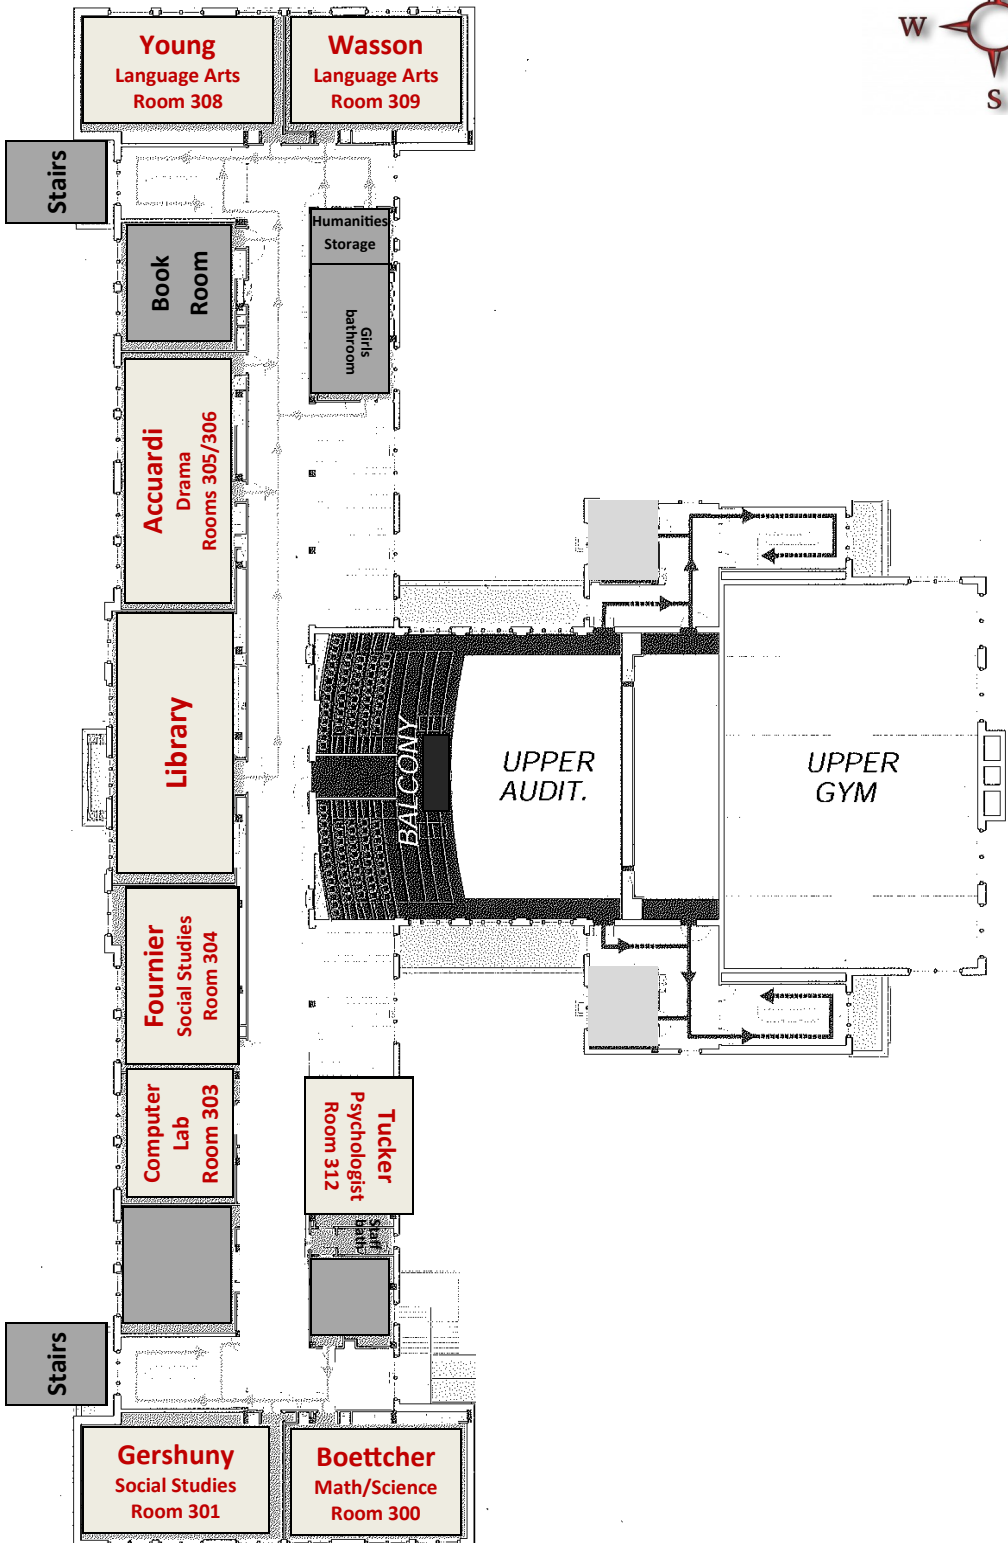

da Vinci Arts Middle School
2508 NE Everett Street
Portland, OR 97232
Upper Level—3rd Floor

28th Street

NE Everett Street

24th Street